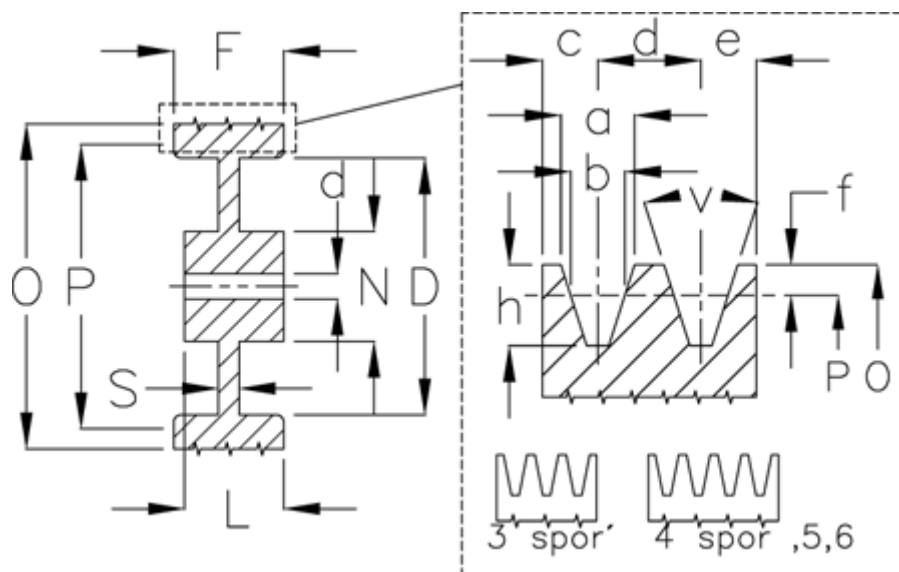

Article number: 60410125006

Description: V-belt pulley, no bore B 250/6

Measures

| | | | |
|----------------|---------|----------|------|
| D | = 208 | S | = 25 |
| d | = 25 | Type = B | |
| F | = 120.0 | | |
| L | = 80 | | |
| N | = 104 | | |
| Number of ribs | = 6 | | |
| O | = 257.0 | | |
| P | = 250 | | |